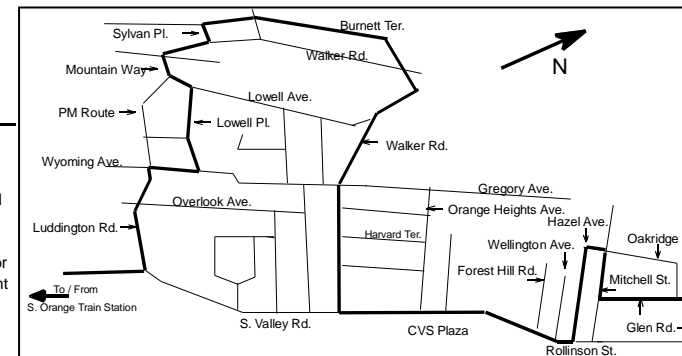

*Meets Hoboken Train No. 807 which departs Hoboken at 5:30PM and arrives S. Orange at 5:54 PM

Non-Discrimination Policy: The Township of West Orange is committed to ensuring that no person is excluded from or denied the benefits of our services on the basis of race, color, or national origin as protected by Title VI of the Civil Rights Act of 1964, as amended. Any person who believes that they have, individually, or as a member of any specific class of persons, been subjected to discrimination on the basis of race, color or national origin, may file a complaint in writing to the Township of West Orange Health Dept. To file a complaint or for more information on the Township of West Orange obligations under Title VI, write to: Township of West Orange, 66 Main St., West Orange, N.J. 07052. Transportation services provided by this agency are in whole or part funded through federal funds received through New Jersey Transit. As an individual, you also have the right to file your complaint under Title VI to [New Jersey Transit, One Penn Plaza, East Newark, N.J. 07105-2246](http://www.njtransit.com). Service animals and portable oxygen are permitted on the shuttles.

Effective: OCTOBER 3, 2022

Supersedes: July 6, 2020

Notes:
Service provided Monday thru Friday except on Major Holidays as determined by New Jersey Transit.
South Orange Train Station: AM discharge and PM pickup located on So. Orange Ave. westbound at railroad overpass.
Mountain Train Station: AM discharge in parking lot adjacent to inbound platform For PM service, shuttle bus arrival times at neighborhood stops are approximately L-Shuttle Bus may leave ahead of schedule after train arrives

Revised: OCTOBER 3, 2022

**ROBERT D. PARISI
MAYOR**